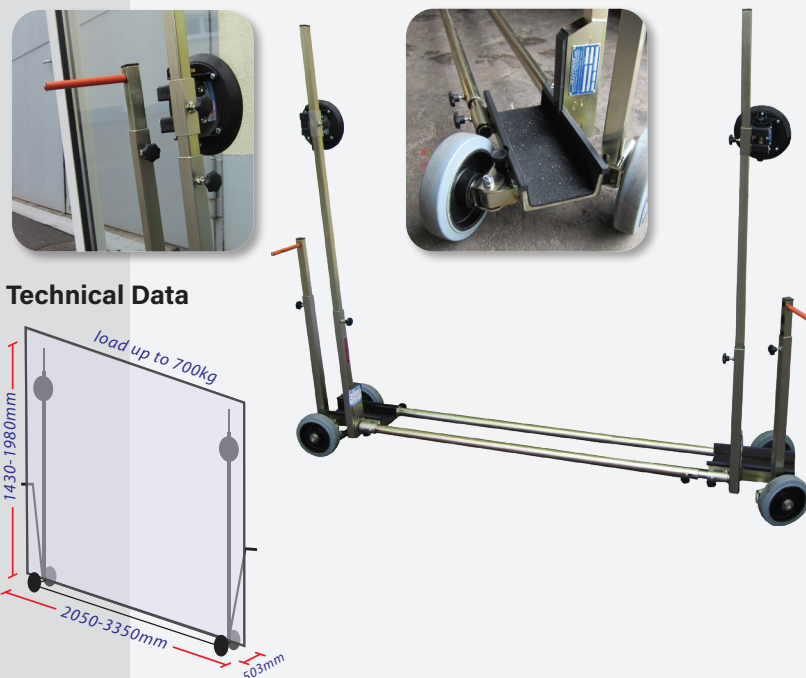

Flexi-Wide Trolley 700 [700kg]

Made from lightweight steel, the compact Flexi-Wide Trolley 700 is designed to be able to carry glass in between floor levels and onto scaffolding.

Two adjustable suction cups can be moved to different heights on the trolley frame to hold glass sheets securely in place.

Key Features

- Capacity: 700kg
- Dimensions: 2050-3350mm (l) x 503mm (w) x 1430-1980mm (h)
- Shelf width: 113mm
- Ground clearance (to the base of shelf): 110mm
- Height adjustable handle
- Weight: 55kg

Reference Code

AGT39B

Technical Data

Flexi-Trolley 800 [800kg]

This heavy-duty glass trolley can safely carry dense plate glass weighing up to 800kg, helping to reduce the risk of injury or damage to the glass load.

Key Features

- Capacity: 800kg
- Dimensions: 600-2000mm (l) x 815mm (w) x 1800mm (h)
- Shelf width: 110mm or 250mm (with optional widening fixture)
- Two braked pneumatic tyres
- Ground clearance (to the base of shelf): 67mm
- Weight: 65kg