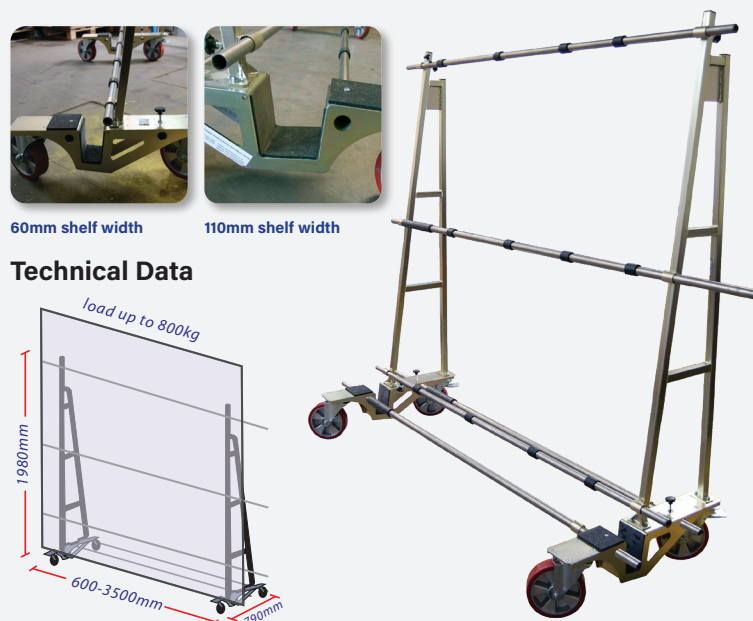

Reference Codes

60mm shelf width - AGT37A

110mm shelf width - AGT37